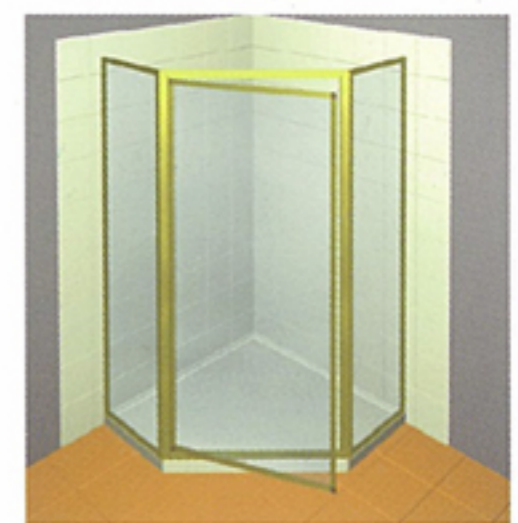

The aluminium frames come in a complete range of decorator colours in durable anodised and powdercoat finishes.

And with the introduction of its new stile and double pivot doors, Marquis now gives you even greater choice and flexibility in creating the perfect shower enclosure for your bathroom.

Front only

Front and return

Front and hob return

Corner enclosure

#### ABPIVOT

Full height magnetic strip gives positive closing and a watertight seal. An intergrated full length handle is also available.

#### STILE PIVOT

Door pivots from the jamb and swings in or out. Gives extra clearance for taps, or simply a different look, and features modern rounded extrusions.