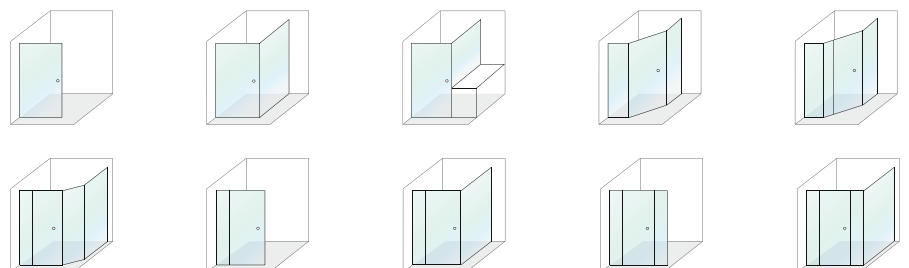

configurations