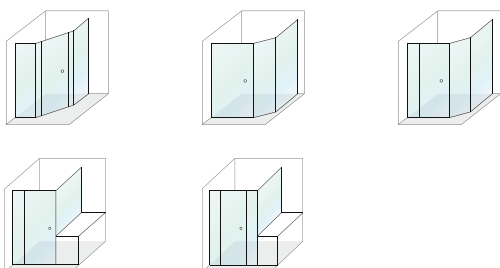

phoenix - fully framed 45°

45° enclosure allows more flexible use of available space. This configuration allows the placement of vanity and toilet on either side of the screen without compromising the door opening.

optional plastic handle

An optional plastic handle is available to provide a larger grip area.

optional door gutter

The door gutter allows excess water to run back into the shower area when the door is open.

proven design

The Phoenix fully-framed shower screens are ideally suited to any bathroom. Their robust construction guarantees years of trouble-free service.

phoenix - fully framed 90° with panel

The addition of an infill panel allows the Phoenix to be enlarged to suit even the largest bathroom, while keeping the door at a convenient size.