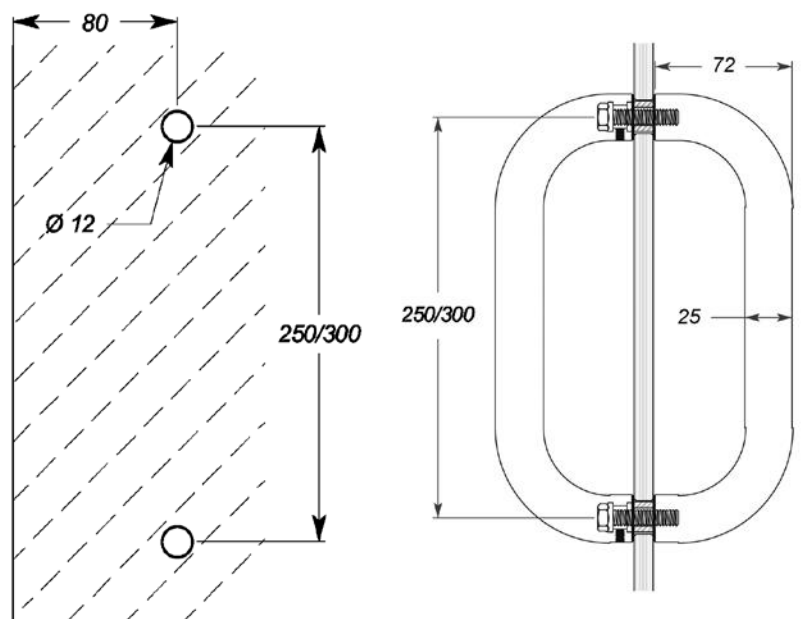

SH250/SH300

Double "D" Pull Handle

Technical Details

- Standard size include 250mm & 300mm
- Custom sizes are available upon request

Available Finishes:

- Polished chrome
- Satin chrome
- Gold
- Special finishes upon request

Specify at time of order

- Finish required
- Size required