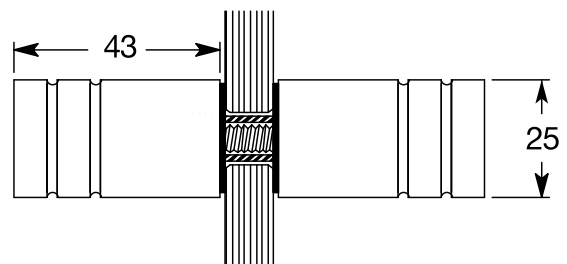

Specify at time of order

- Finish required