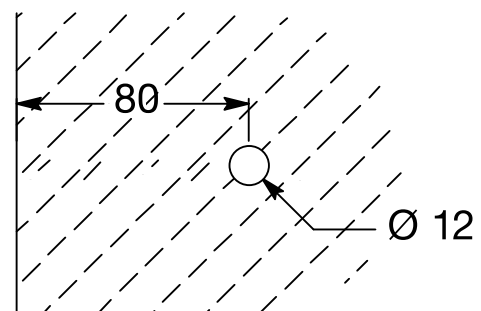

SK70

Double Pull Knob

Available Finishes

- Polished chrome
- Satin chrome
- Gold

Specify at time of order

- Finish required