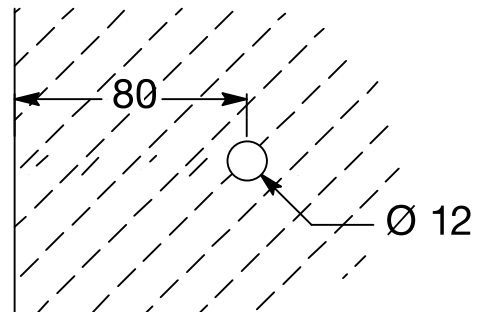

SK30

Double Pull Knob

Available Finishes

- Polished chrome
- Satin chrome
- Gold

Specify at time of order

- Finish required