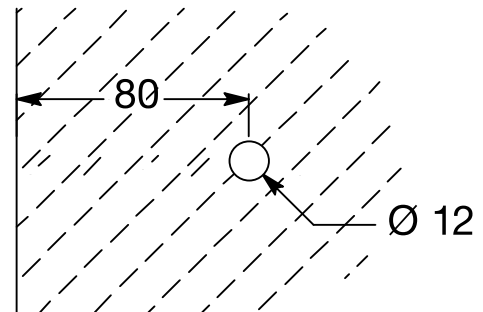

MSK40

Double Pull Knob

Available Finishes

- Polished chrome
- Satin chrome
- Gold
- White
- Almond Ivory

Specify at time of order

- Finish required