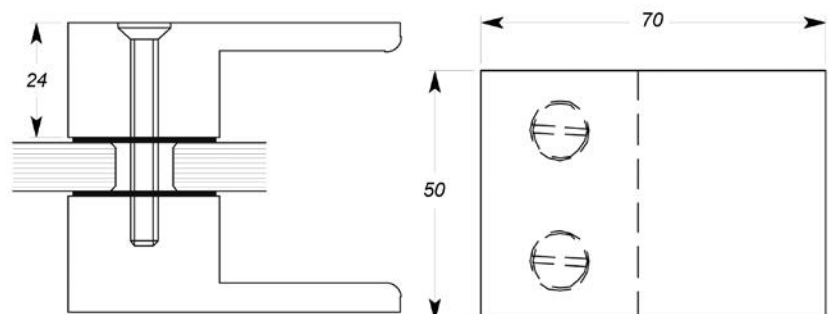

Note: hole configuration may need to be slotted