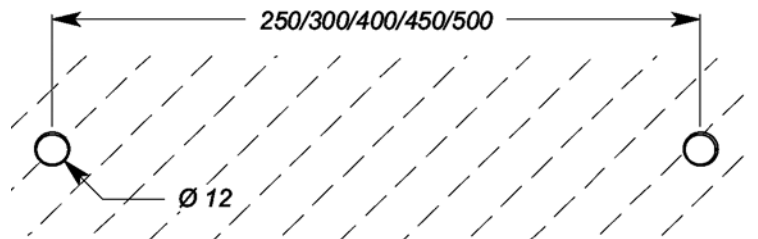

TRK Handle

TRK250/300/400/450/500

Towel Rail Handle With Button 250mm
(25mm Diameter)

Technical Details

- Available in both standard glass fixing and wall fixing styles
- Also available in any custom size
- Also available as double button option

Available Finishes

- Polished chrome
- Satin chrome
- Gold
- Special finishes upon request

Specify at time of order

- Finish required
- TRK250
- TRK300
- TRK400
- TRK450
- TRK500