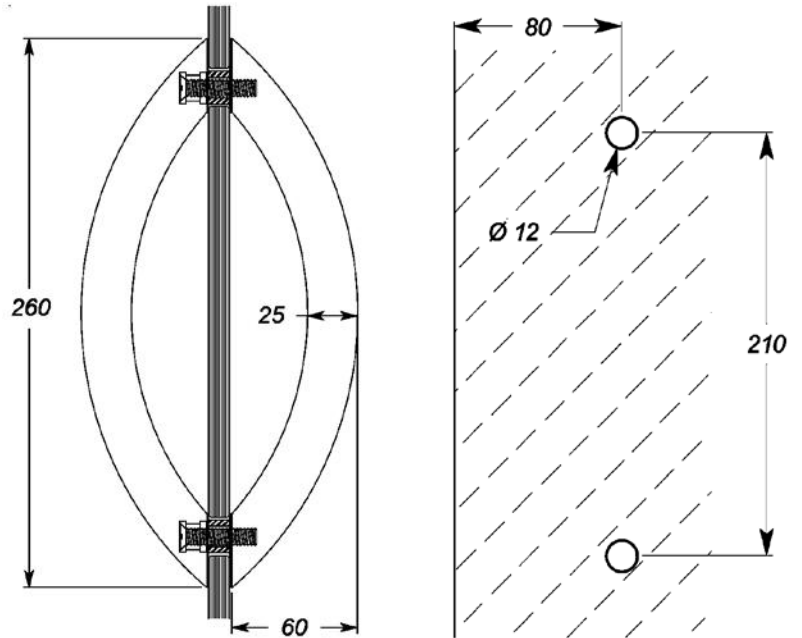

## SH250/SH300

Double "D" Pull Handle

Technical Details

- Standard size include 250mm & 300mm
- Custom sizes are available upon request

Available Finishes:

- Polished chrome
- Satin chrome
- Gold
- Special finishes upon request

## Mycro TRK Handle

MTRK300 & MTRK450

Mycro Towel Rail Handle  
With Knob (19mm Diameter)

Available Finishes

- Polished chrome
- Satin chrome
- Gold

Specify at time of order

- Finish required
- MTRK300 - 300mm centre to centre
- MTRK450 - 450mm centre to centre

## TRK Handle

TRK250/300/400/450/500

Towel Rail Handle With Button 250mm  
(25mm Diameter)

Technical Details

- Available in both standard glass fixing and wall fixing styles
- Also available in any custom size
- Also available as double button option