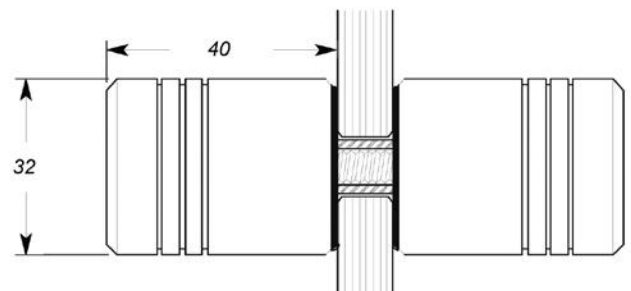

SK25

Double Pull Knob

Available Finishes

- Polished chrome
- Satin chrome
- Gold

Specify at time of order

- Finish required