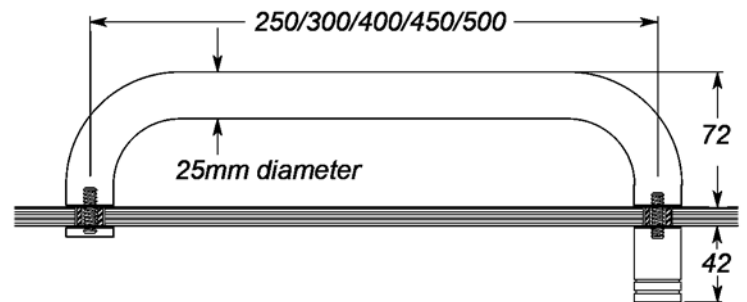

TRK Handle

TRK250/300/400/450/500

Towel Rail Handle With Button 250mm
(25mm Diameter)

Technical Details

- Available in both standard glass fixing and wall fixing styles
- Also available in any custom size
- Also available as double button option

Available Finishes

- Polished chrome
- Satin chrome
- Gold
- Special finishes upon request

Specify at time of order

- Finish required
- TRK250
- TRK300
- TRK400
- TRK450
- TRK500