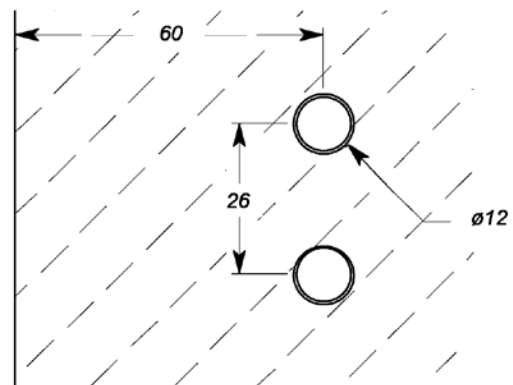

SK50

Double Pull Knob

Available Finishes

- Polished chrome
- Satin chrome
- Gold
- Special finishes upon request

Specify at time of order

- Finish required