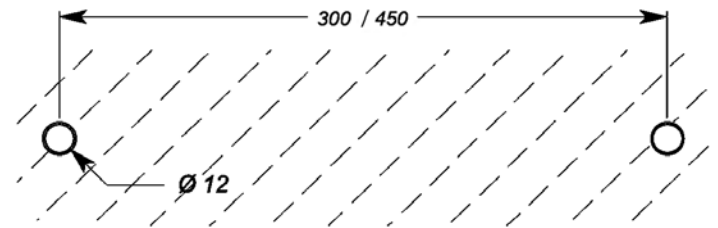

## Mycro TRK Handle

MTRK300 & MTRK450

Mycro Towel Rail Handle  
With Knob (19mm Diameter)

Available Finishes

- Polished chrome
- Satin chrome
- Gold

Specify at time of order

- Finish required
- MTRK300 - 300mm centre to centre
- MTRK450 - 450mm centre to centre