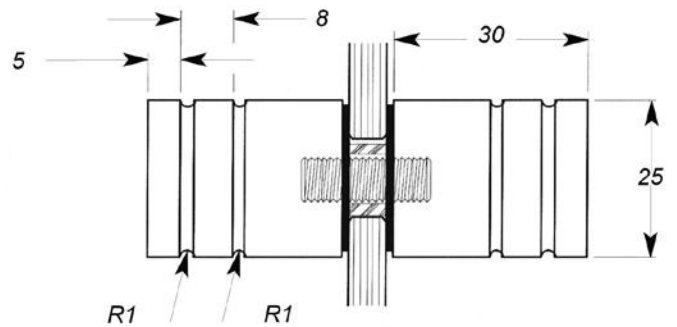

MSK40

Double Pull Knob

Available Finishes

- Polished chrome
- Satin chrome
- Gold
- White
- Almond Ivory

Specify at time of order

- Finish required