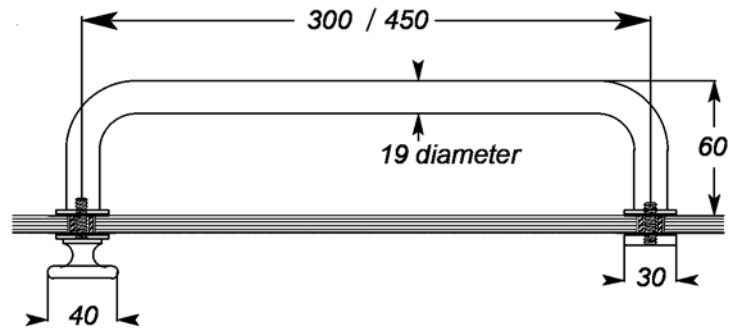

## SH250/SH300

Double "D" Pull Handle

Technical Details

- Standard size include 250mm & 300mm
- Custom sizes are available upon request

Available Finishes:

- Polished chrome
- Satin chrome
- Gold
- Special finishes upon request

## Mycro TRK Handle

MTRK300 & MTRK450

Mycro Towel Rail Handle  
With Knob (19mm Diameter)

Available Finishes

- Polished chrome
- Satin chrome
- Gold

Specify at time of order

- Finish required
- MTRK300 - 300mm centre to centre
- MTRK450 - 450mm centre to centre

## TRK Handle

TRK250/300/400/450/500

Towel Rail Handle With Button 250mm  
(25mm Diameter)

Technical Details

- Available in both standard glass fixing and wall fixing styles
- Also available in any custom size
- Also available as double button option