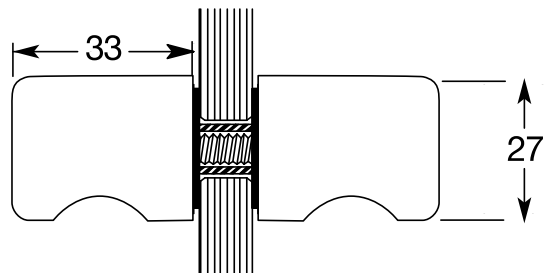

SK70

Double Pull Knob

Available Finishes

- Polished chrome
- Satin chrome
- Gold

Specify at time of order

- Finish required