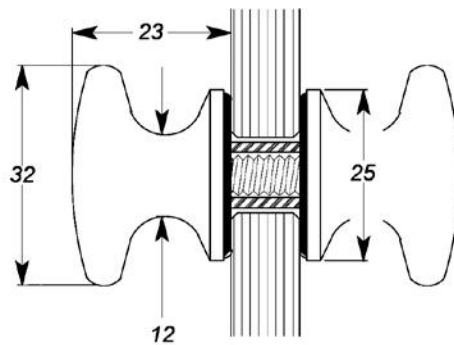

SK35

Double Pull Knob

Available Finishes

- Polished chrome
- Satin chrome
- Gold

Specify at time of order

- Finish required