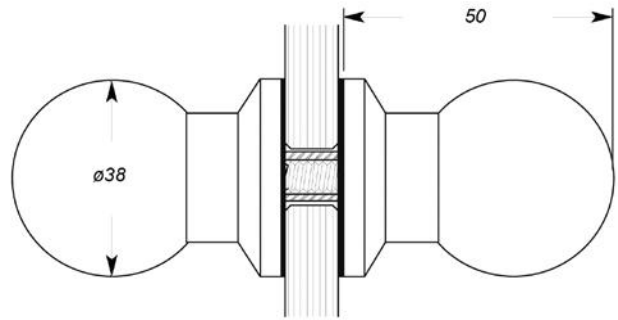

## SH250/SH300

Double "D" Pull Handle

Technical Details

- Standard size include 250mm & 300mm
- Custom sizes are available upon request

Available Finishes:

- Polished chrome
- Satin chrome
- Gold
- Special finishes upon request