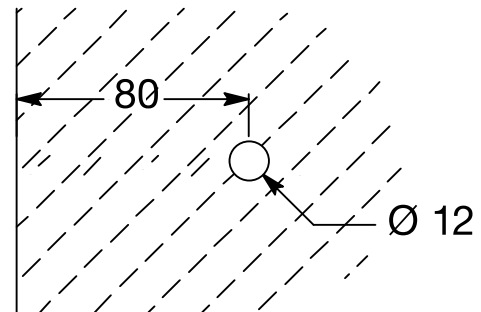

SK40

Double Pull Knob

Available Finishes

- Polished chrome
- Satin chrome
- Gold
- Special finishes upon request

Specify at time of order

- Finish required