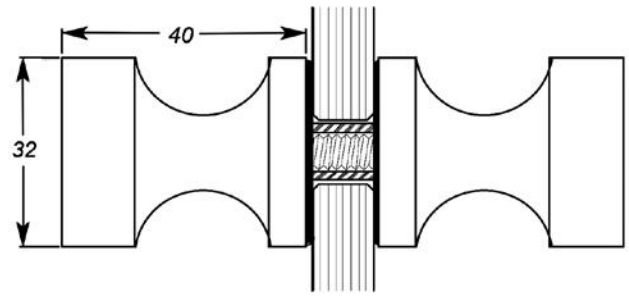

SK45

Double Pull Knob

Available Finishes

- Polished chrome
- Satin chrome
- Gold

Specify at time of order

- Finish required