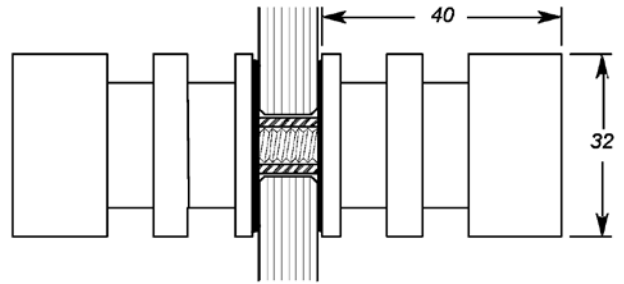

SK30

Double Pull Knob

Available Finishes

- Polished chrome
- Satin chrome
- Gold

Specify at time of order

- Finish required