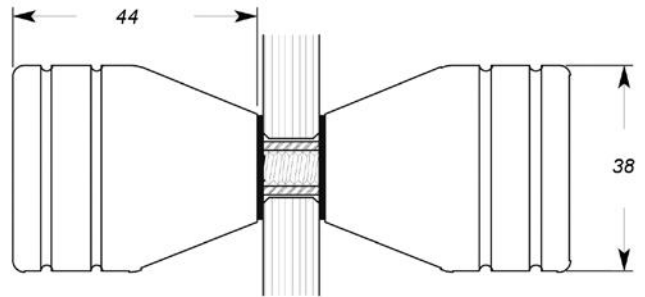

SK60

Double Pull Knob

Available Finishes

- Polished chrome
- Satin chrome
- Gold
- Special finishes upon request

Specify at time of order

- Finish required