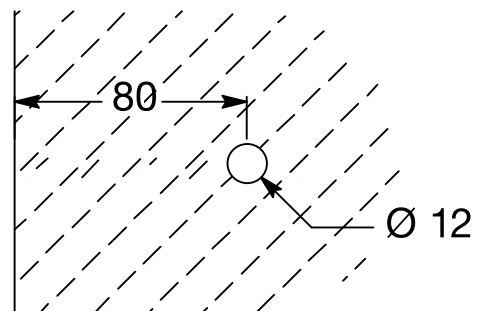

SK35

Double Pull Knob

Available Finishes

- Polished chrome
- Satin chrome
- Gold

Specify at time of order

- Finish required