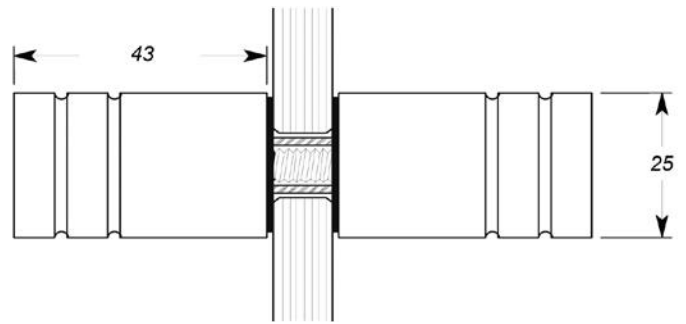

SK40

Double Pull Knob

Available Finishes

- Polished chrome
- Satin chrome
- Gold
- Special finishes upon request

Specify at time of order

- Finish required