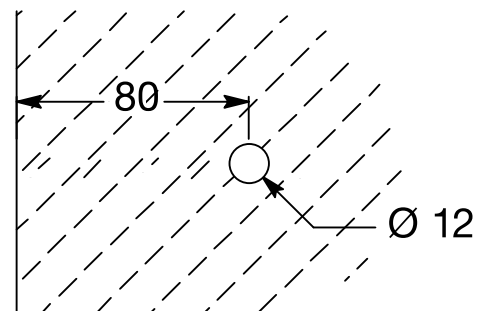

SK25

Double Pull Knob

Available Finishes

- Polished chrome
- Satin chrome
- Gold

Specify at time of order

- Finish required