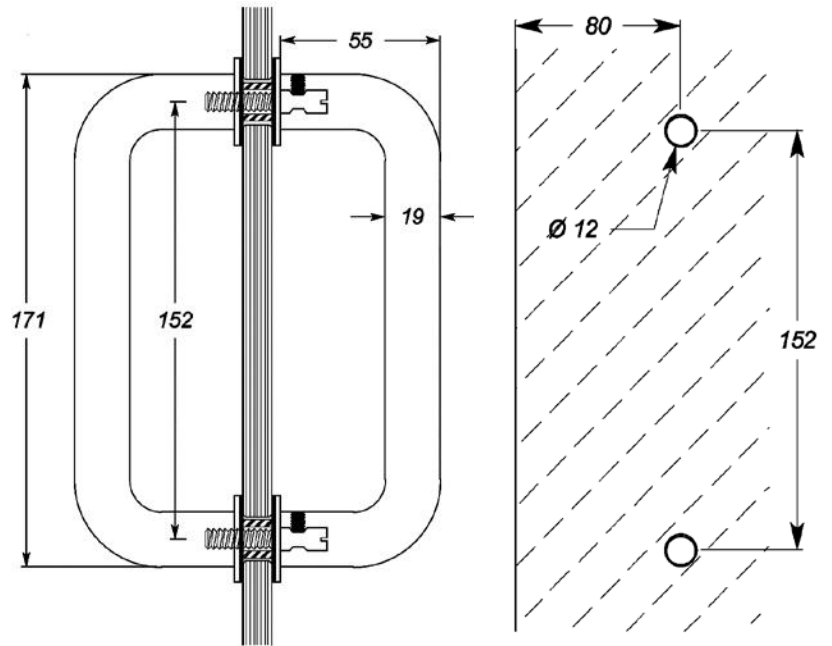

## SH250/SH300

Double "D" Pull Handle

Technical Details

- Standard size include 250mm & 300mm
- Custom sizes are available upon request

Available Finishes:

- Polished chrome
- Satin chrome
- Gold
- Special finishes upon request

## TRK Handle

TRK250/300/400/450/500

Towel Rail Handle With Button 250mm  
(25mm Diameter)

Technical Details

- Available in both standard glass fixing and wall fixing styles
- Also available in any custom size
- Also available as double button option

# Marsh Handle

Marsh 250 & Marsh 300

"H" Shape Handle

Technical Details

- Standard sizes include 250mm & 300mm
- Custom sizes available upon request

Available Finishes

- Polished chrome
- Satin chrome
- Gold